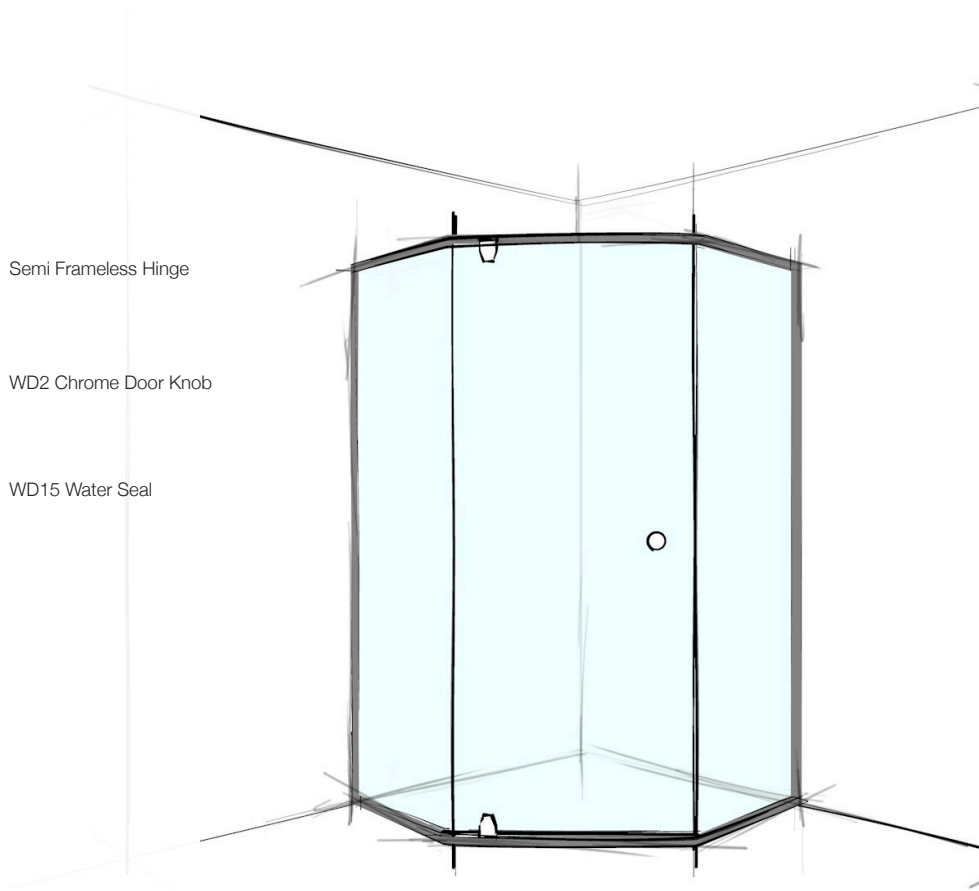

CUSTOM **SEMI**-FRAMELESS HEX CORNER SET-IN

6MM
TOUGHENED
SAFETY
GLASS

CUSTOM
MEASURED

2m
Standard
Height

Workmanship
Warranty*

LEAD
TIME

10-15 business days
from date of check
measure

Semi Frameless Hinge

WD2 Chrome Door Knob

WD15 Water Seal

Size	Clear	Inc GST
Up to 1000 x 1000	SFR2SF10	Call for Price
Up to 1200 x 1200	SFR2SF12	Call for Price

ADDITIONALS

Code	Description	Inc GST
WGPS	Wet Glass Protection	POA
WDFR	Frosted Glass	POA
WDHW100	Extra Height or Width - 100mm Increment (Showerscreen)	POA
WDCC	Corner & Angle Cut Out	POA
WDH	Hole (up to 30mm)	POA