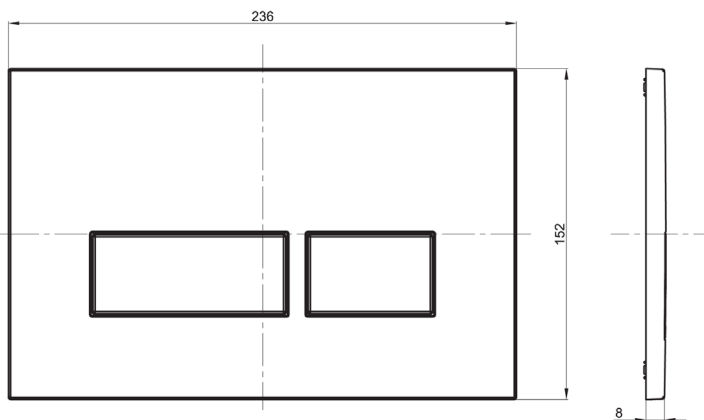

Manufactured by

PARISI