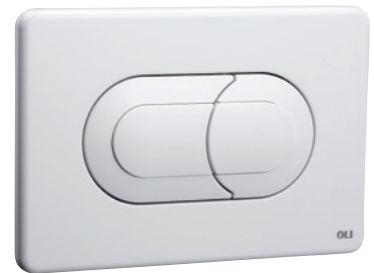

Black ST/Polished Chrome

Black ST/Satin Chrome

Polished Chrome

Satin Chrome

White

SALINA

STYLE

Push Plates

CODE

- OL0640097
(Black Soft Touch/Polished Chrome)
- OL0640099
(Black Soft Touch/Satin Chrome)
- OL0640084
(Polished Chrome)
- OL0640086
(Satin Chrome)
- OL0640081
(White)

MATERIAL

ABS

CAPACITY

4.5/3 Litre Dual Flush