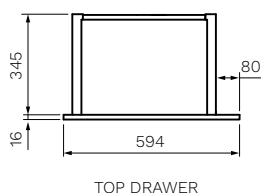

## Evo 1200 Wall Mounted Cabinet with Top

**Product Code: E-1200SB-XX (NTH), E-1201SB-XX (1TH), E-1203SB-XX (3TH)**  
(see colour codes below)

The Evo Wall Mounted Cabinet with Ceramic Top provides both optimum craftsmanship and luxurious design. The premium moisture resistant Multi-wood joinery ensures long lasting durability whilst the laminate timber internal finish provides a stylish and sophisticated vanity.

### Specifications

- Colour / Finish** — Sand Plus (SP), Sahara (SH), Tabacco (TA) or Moka (MK)  
/ Laminate timber surface
- Material** — Multi-Wood Premium Joinery
- Dimensions** — 1214 x 460 x 495mm
- Tap Holes** — 0, 1 or 3 Tap Holes
- Basin** — Integrated Ceramic Wash Basin
- Waste Outlet** — 32mm Overflow / Plug & Waste to be Ordered  
Seperately (TA3240 or TA4032)
- Drawers/Doors** — 4 Drawers
- Mechanism** — Soft-Close Function
- Handle** — Fingerpull
- Internal** — Laminate Timber Surface
- Warranty** — 10 Years Parts and Labour Warranty