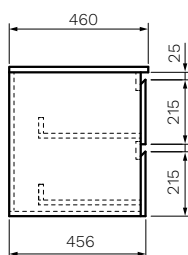

## Evo 1200 Wall Mounted Cabinet with Top

**Product Code: E-1200SB-XX (NTH), E-1201SB-XX (1TH), E-1203SB-XX (3TH)**  
(see colour codes below)

The Evo Wall Mounted Cabinet with Ceramic Top provides both optimum craftsmanship and luxurious design. The premium moisture resistant Multi-wood joinery ensures long lasting durability whilst the laminate timber internal finish provides a stylish and sophisticated vanity.

### Specifications

- Colour / Finish** — Sand Plus (SP), Sahara (SH), Tabacco (TA) or Moka (MK)  
/ Laminate timber surface
- Material** — Multi-Wood Premium Joinery
- Dimensions** — 1214 x 460 x 495mm
- Tap Holes** — 0, 1 or 3 Tap Holes
- Basin** — Integrated Ceramic Wash Basin
- Waste Outlet** — 32mm Overflow / Plug & Waste to be Ordered  
Seperately (TA3240 or TA4032)
- Drawers/Doors** — 4 Drawers
- Mechanism** — Soft-Close Function
- Handle** — Fingerpull
- Internal** — Laminate Timber Surface
- Warranty** — 10 Years Parts and Labour Warranty