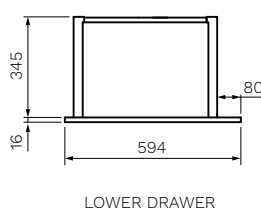

## Evo 1200 Wall Mounted Cabinet with Top

**Product Code: E-1200SB-XX (NTH), E-1201SB-XX (1TH), E-1203SB-XX (3TH)**  
(see colour codes below)

The Evo Wall Mounted Cabinet with Ceramic Top provides both optimum craftsmanship and luxurious design. The premium moisture resistant Multi-wood joinery ensures long lasting durability whilst the laminate timber internal finish provides a stylish and sophisticated vanity.

### Specifications

- Colour / Finish** — Sand Plus (SP), Sahara (SH), Tabacco (TA) or Moka (MK)  
/ Laminate timber surface
- Material** — Multi-Wood Premium Joinery
- Dimensions** — 1214 x 460 x 495mm
- Tap Holes** — 0, 1 or 3 Tap Holes
- Basin** — Integrated Ceramic Wash Basin
- Waste Outlet** — 32mm Overflow / Plug & Waste to be Ordered  
Seperately (TA3240 or TA4032)
- Drawers/Doors** — 4 Drawers
- Mechanism** — Soft-Close Function
- Handle** — Fingerpull
- Internal** — Laminate Timber Surface
- Warranty** — 10 Years Parts and Labour Warranty