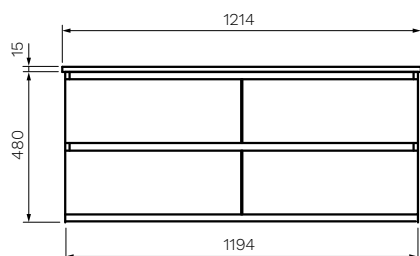

## Evo 1200 Wall Mounted Cabinet with Top

**Product Code: E-1200SB-XX (NTH), E-1201SB-XX (1TH), E-1203SB-XX (3TH)**  
(see colour codes below)

The Evo Wall Mounted Cabinet with Ceramic Top provides both optimum craftsmanship and luxurious design. The premium moisture resistant Multi-wood joinery ensures long lasting durability whilst the laminate timber internal finish provides a stylish and sophisticated vanity.

### Specifications

- Colour / Finish** — Sand Plus (SP), Sahara (SH), Tabacco (TA) or Moka (MK)  
/ Laminate timber surface
- Material** — Multi-Wood Premium Joinery
- Dimensions** — 1214 x 460 x 495mm
- Tap Holes** — 0, 1 or 3 Tap Holes
- Basin** — Integrated Ceramic Wash Basin
- Waste Outlet** — 32mm Overflow / Plug & Waste to be Ordered  
Seperately (TA3240 or TA4032)
- Drawers/Doors** — 4 Drawers
- Mechanism** — Soft-Close Function
- Handle** — Fingerpull
- Internal** — Laminate Timber Surface
- Warranty** — 10 Years Parts and Labour Warranty