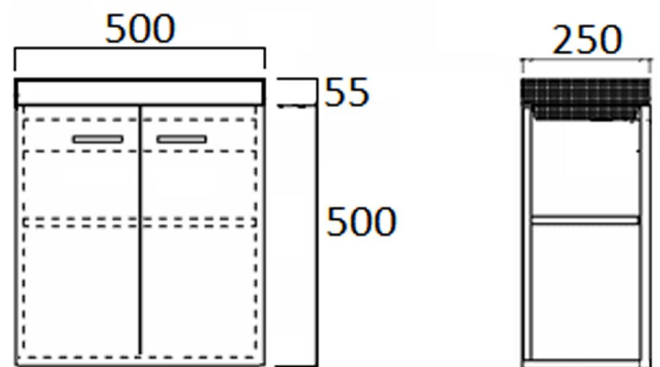

## Companion 50 x 25 Wall Hung White Gloss Compact Vanity with Polymarble Top

**Code:** WH5025

### Specifications

- Top Material: Polymarble
- Vanity Material: Highly moisture resistant MDF
- Vanity Finish: White Polyurethane Gloss
- Requires waste: 32mm with overflow
- Tap Holes Available: One (left or right - reversible basin)
- Configuration: Two soft close doors
- Handles: Chrome D
- Includes adjustable internal shelf
- Also available in floorstanding