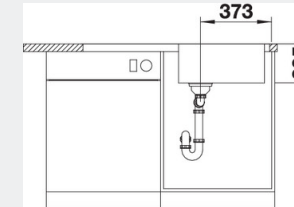

18/10 Surgical Grade Stainless Steel

Engineered from surgical grade stainless steel and with Blanco's brushed finish, this sink is the ultimate food preparation area.

Inset flushmount installation

This elegant IF flat rim not only has an appealing flush fit but it makes it much easier to clean around the sink.

Large 39L capacity bowl

Accommodates the largest of baking trays, woks and other bulky kitchen utensils.

Designer waste

No additional cost after purchase

Specifications

Method of Installation:	Inset/Flushmount
Cabinet Size:	60cm
Overall Dimensions:	1000w x 500d x 205h mm
Inset Cut Out:	980w x 480d mm (refer to CAD drawing on the website for corner radii)
Inset Flushmount Cut Out:	1002w x 502d mm (refer to CAD drawing on the website for corner radii)
Bowl Capacity:	39 Litres
Tap Hole Supplied:	Yes
Optional Accessories:	CAPFLOW
Warranty:	30 years
Mounting hole:	1 x Ø35 mm tap hole supplied

Note: Measurements are within 2-3mm of factory tolerance. It is advisable to check dimensions of physical product when measuring for installations and before doing any cut outs.

*Due to continual product development the information provided is not final and may be subject to change