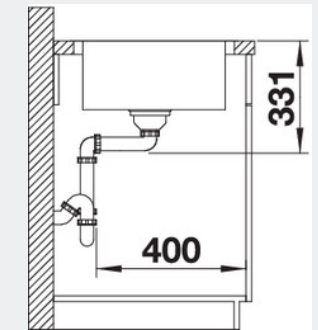

Large 39L capacity bowl

Accommodates the largest of baking trays, woks and other bulky kitchen utensils.

Designer waste

No additional cost after purchase

Specifications

Method of Installation:	Inset/Flushmount
Cabinet Size:	60cm
Overall Dimensions:	1000w x 500d x 205h mm
Inset Cut Out:	980w x 480d mm (refer to CAD drawing on the website for corner radii)
Inset Flushmount Cut Out:	1002w x 502d mm (refer to CAD drawing on the website for corner radii)
Bowl Capacity:	39 Litres
Tap Hole Supplied:	Yes
Optional Accessories:	CAPFLOW
Warranty:	30 years
Mounting hole:	1 x Ø35 mm tap hole supplied

Note: Measurements are within 2-3mm of factory tolerance. It is advisable to check dimensions of physical product when measuring for installations and before doing any cut outs.

*Due to continual product development the information provided is not final and may be subject to change