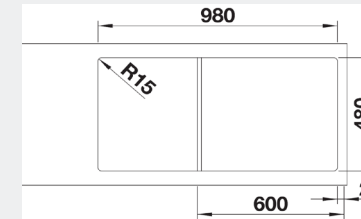

Large 39L capacity bowl

Accommodates the largest of baking trays, woks and other bulky kitchen utensils.

Designer waste

No additional cost after purchase

Specifications

Method of Installation:	Inset/Flushmount
Cabinet Size:	60cm
Overall Dimensions:	1000w x 500d x 205h mm
Inset Cut Out:	980w x 480d mm (refer to CAD drawing on the website for corner radii)
Inset Flushmount Cut Out:	1002w x 502d mm (refer to CAD drawing on the website for corner radii)
Bowl Capacity:	39 Litres
Tap Hole Supplied:	Yes
Optional Accessories:	CAPFLOW
Warranty:	30 years
Mounting hole:	1 x Ø35 mm tap hole supplied

Note: Measurements are within 2-3mm of factory tolerance. It is advisable to check dimensions of physical product when measuring for installations and before doing any cut outs.

*Due to continual product development the information provided is not final and may be subject to change