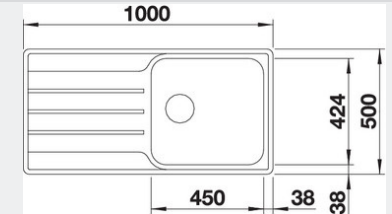

Large 39L capacity bowl

Accommodates the largest of baking trays, woks and other bulky kitchen utensils.

Designer waste

No additional cost after purchase

Specifications

Method of Installation:	Inset/Flushmount
Cabinet Size:	60cm
Overall Dimensions:	1000w x 500d x 205h mm
Inset Cut Out:	980w x 480d mm (refer to CAD drawing on the website for corner radii)
Inset Flushmount Cut Out:	1002w x 502d mm (refer to CAD drawing on the website for corner radii)
Bowl Capacity:	39 Litres
Tap Hole Supplied:	Yes
Optional Accessories:	CAPFLOW
Warranty:	30 years
Mounting hole:	1 x Ø35 mm tap hole supplied

Note: Measurements are within 2-3mm of factory tolerance. It is advisable to check dimensions of physical product when measuring for installations and before doing any cut outs.

*Due to continual product development the information provided is not final and may be subject to change